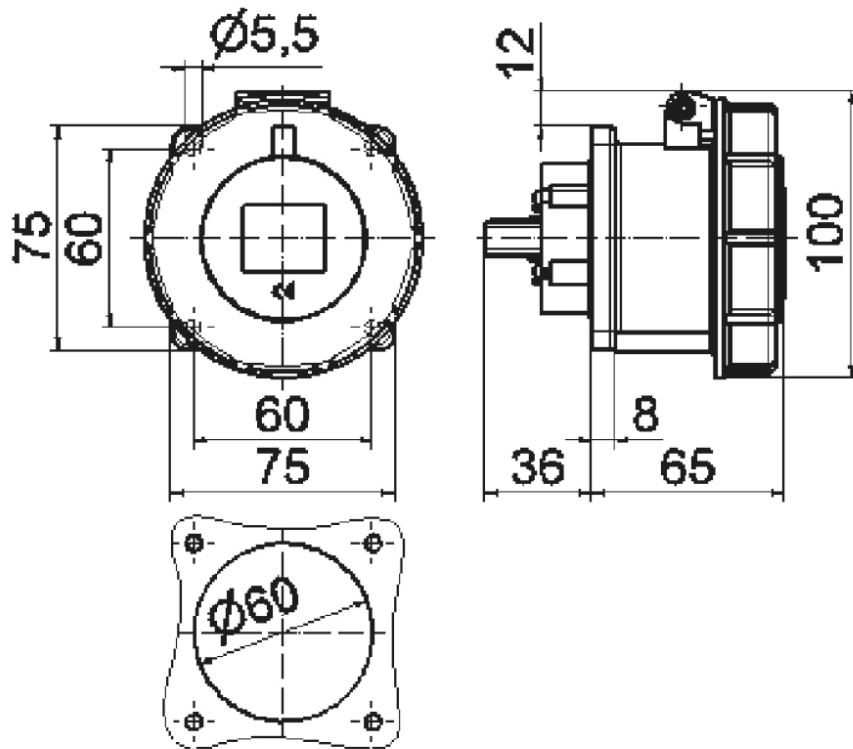

## panel mounting socket outlet, straight - for reefer containers, flange 75x75

Product description	
BALS-Prd.-Nr	13021
EAN	4024941130219
Product category	TE panel mounting socket outlet, straight
Current	32A
Number of poles	4p
Arrangement of phases	3P+PE
Position of earth contact	3 h
Voltage	380V~(50Hz) 440V~(60Hz) for reefer containers only

Product description	
Frequency	50/60Hz
Protection degree	IP67
Colour code	red RAL 3000
Colour of appliance	Hinged lid red RAL 3000, Bayonet ring grey RAL 7035, Enclosure grey RAL 7035
Connection design	with screw terminal
Maximum conductor size	10,0 qmm
Cable entry	other
Height	100mm
Width	93.5mm
Depth	100.4mm
Flange size vertical in mm	75mm
Flange size horizontal in mm	75mm
Drill hole dist. vertical mm	60mm
Drill hole dist. horizontal mm	60mm
Material of enclosure	Polyamide
Contacts	The contact carrier is made of high temperature resistant material, the contacts are brass nickel plated

Logistics data	
Weight/pcs	0.252 kg / Piece
Packaging	Bag

Logistics data	
Content amount	1 ST
EAN	4024941130219
Length	100.4 mm
Width	93.5 mm
Height	100 mm
Weight	0.253 kg
Volume	938.74 ccm
Packaging	Carton
Content amount	10 ST
EAN	4024941968706
Length	295 mm
Width	185 mm
Height	215 mm
Weight	2.684 kg
Volume	9,975 ccm